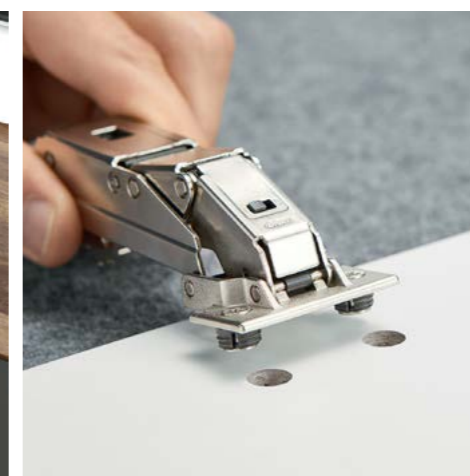

BLUM EXPANDO 8MM