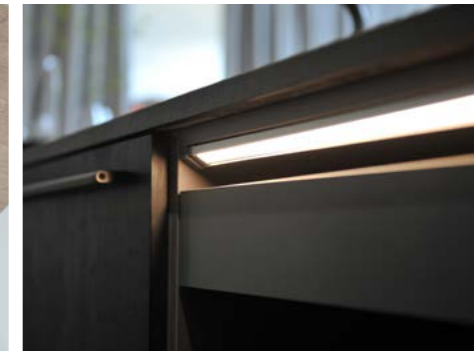

LED 45 DEG INSIDE CABINET