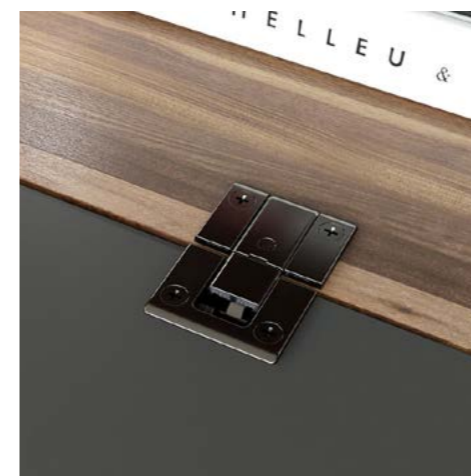

TOP QUALITY
BUILT-IN SOFT CLOSE SYSTEMS
LINEAR MOUNTING PLATES

BLUM CLIPTOP 110°

BLUM CLIPTOP 155°

IF KIMANA 90°

BLUM EXPANDO 8MM

BLUM CLIPTOP 107° ALU

ORGANIZERS | 抽屉收纳

STEEL SERIES